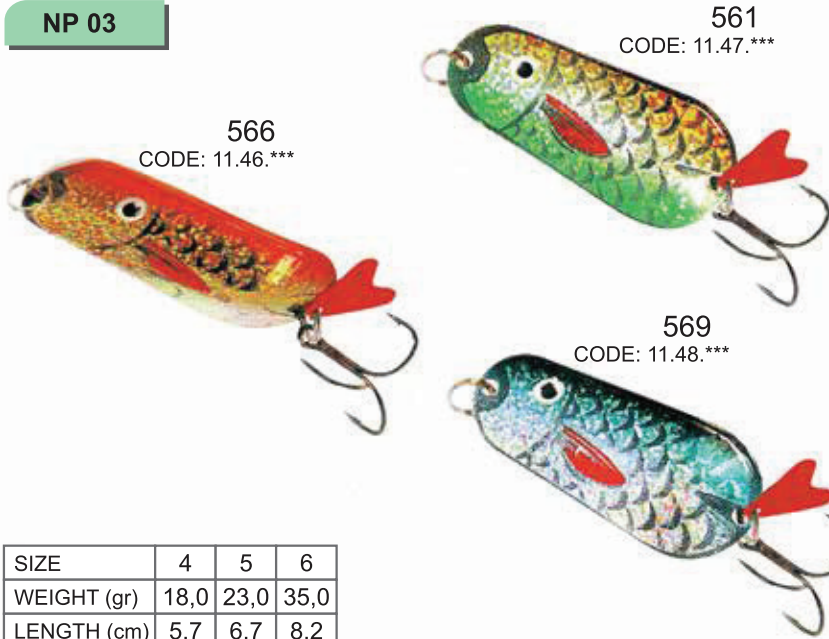

SL 45

371 feather
CODE: 11.41.***

375 feather
CODE: 11.42.***

604 feather
CODE: 11.43.***

611 feather
CODE: 11.44.***

672 feather
CODE: 11.45.***

SIZE	3	4
WEIGHT (gr)	19,0	25,0
LENGTH (cm)	10,5	11,5

NP 03