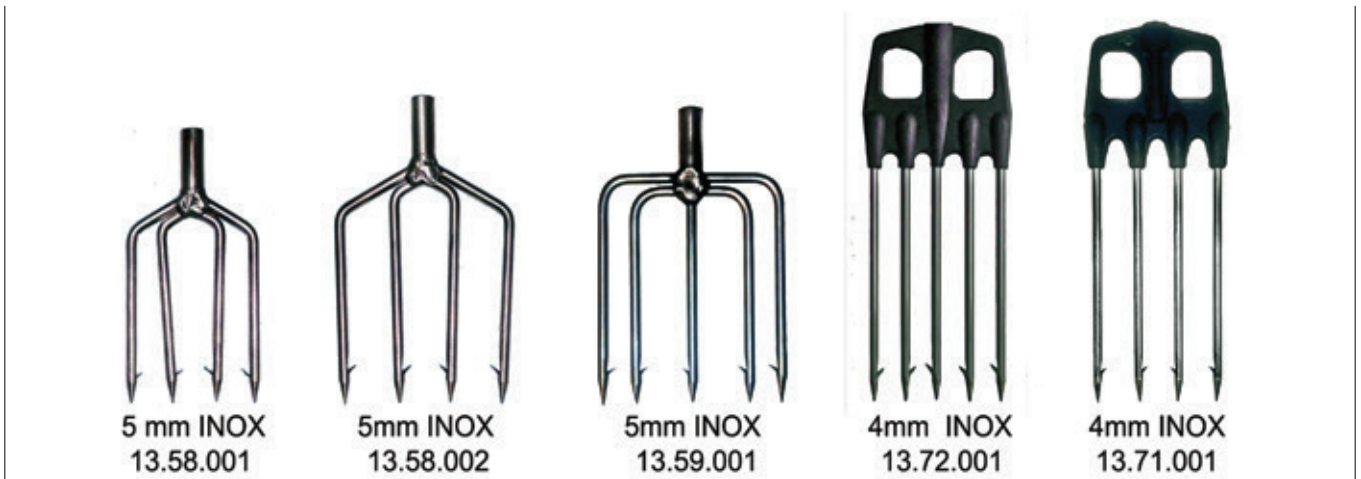

All spear tips, tridents & multiprongs screws 7/100mm

<p>Inox guff G1 (6mm thickness) standard length: 40 – 60 – 80 – 100 – 125 - 150 cm code: 12.31.*** collapsible length: 2x40 - 2x60 - 2x80 - 2x100 - 2x125 2x150 – 3x100 – 3x150 cm code: 12.32.001 – 002 – 003 – 004 – 005 006 - 007 - 008</p>	<p>Inox guff G2 (8mm thickness) standard length: 40 – 60 – 80 – 100 – 125 - 150 cm code: 12.70.*** collapsible length: 2x40 - 2x60 - 2x80 - 2x100 - 2x125 2x150 – 3x100 - 3x150 cm code: 12.71.001 – 002 – 003 – 004 – 005 006 – 007 - 008</p>
---	---