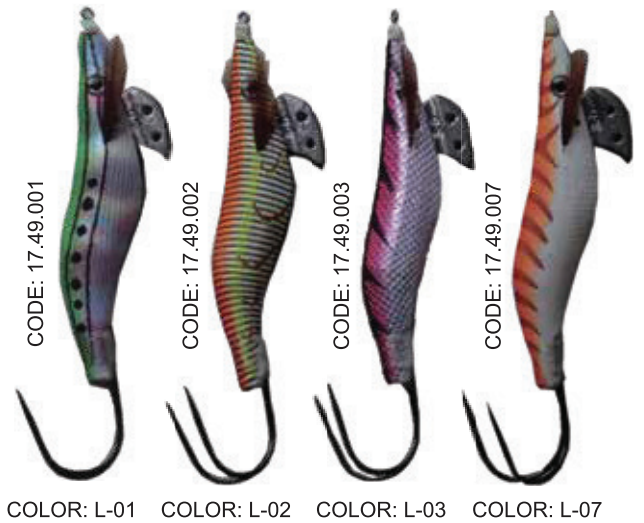

SQUID JIG

CODE: 17.27.***

L05 L06 L07 L08 L09 COLOR: L-01 COLOR: L-02 COLOR: L-03 COLOR: L-07