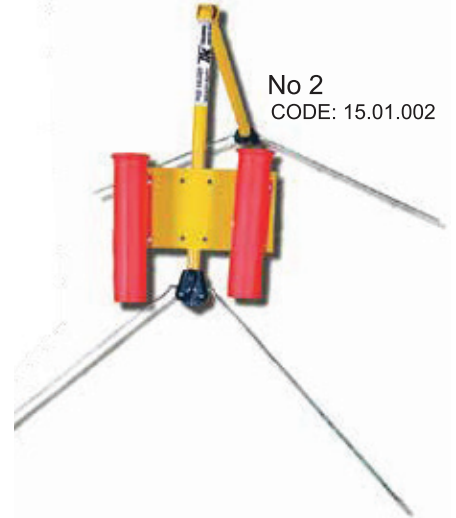

LENGTH 46 cm
Ø 4,5 cm

No 2
CODE: 15.01.002