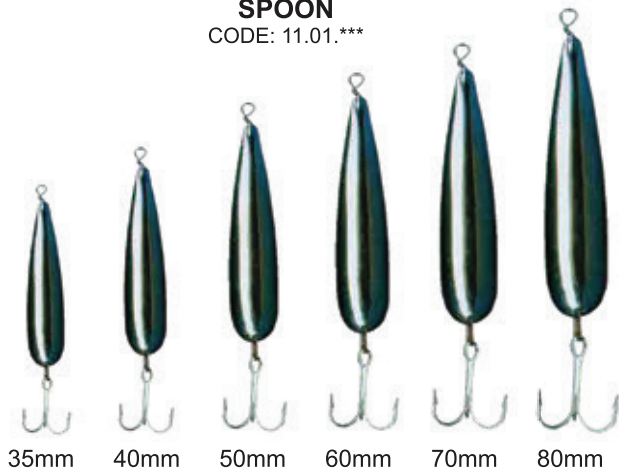

SPOON

CODE: 11.01.***

35mm 40mm 50mm 60mm 70mm 80mm