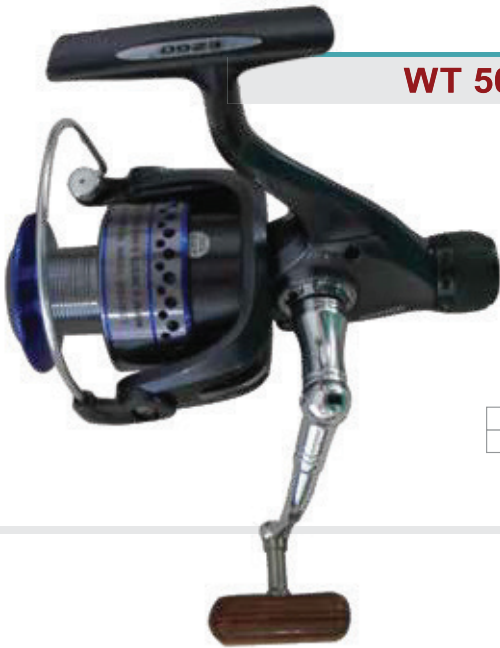

REELS

WT 5000