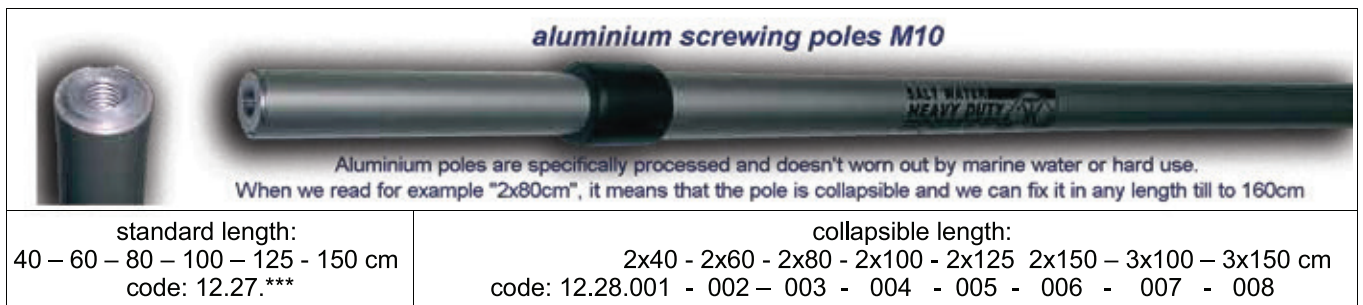

All spear tips, tridents & multiprongs screws 7/100mm

<p>Inox guff G1 (6mm thickness) standard length: 40 – 60 – 80 – 100 – 125 - 150 cm code: 12.31.*** collapsible length: 2x40 - 2x60 - 2x80 - 2x100 - 2x125 2x150 – 3x100 – 3x150 cm code: 12.32.001 – 002 – 003 – 004 – 005 006 - 007 - 008</p>	<p>Inox guff G2 (8mm thickness) standard length: 40 – 60 – 80 – 100 – 125 - 150 cm code: 12.70.*** collapsible length: 2x40 - 2x60 - 2x80 - 2x100 - 2x125 2x150 – 3x100 - 3x150 cm code: 12.71.001 – 002 – 003 – 004 – 005 006 – 007 - 008</p>
---	---