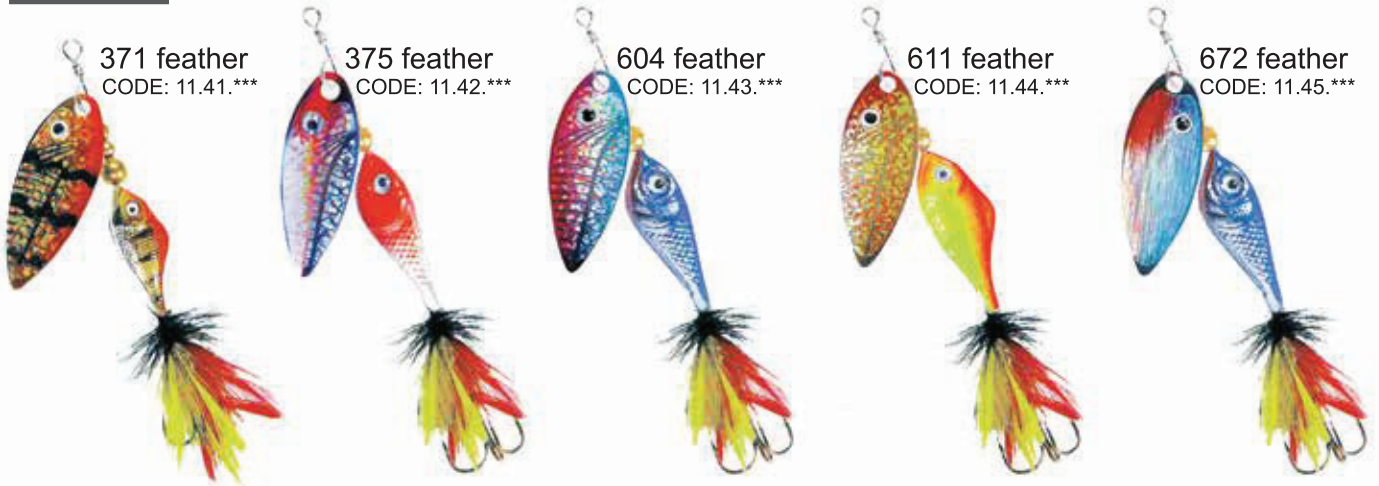

SL 45

371 feather
CODE: 11.41.***

375 feather
CODE: 11.42.***

604 feather
CODE: 11.43.***

611 feather
CODE: 11.44.***

672 feather
CODE: 11.45.***

SIZE	3	4
WEIGHT (gr)	19,0	25,0
LENGTH (cm)	10,5	11,5