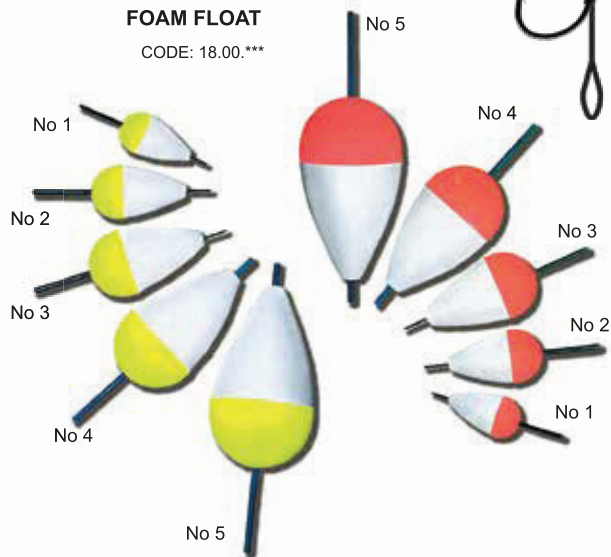

TC-100 CODE: 16.20.013
PLASTIC

CODE: 16.21.002
ART. 254B

CARP RIG

CODE: 10.22.***

No 1/0
No 1
No 2
No 3
No 4

FOAM FLOAT

CODE: 18.00.***

SLING