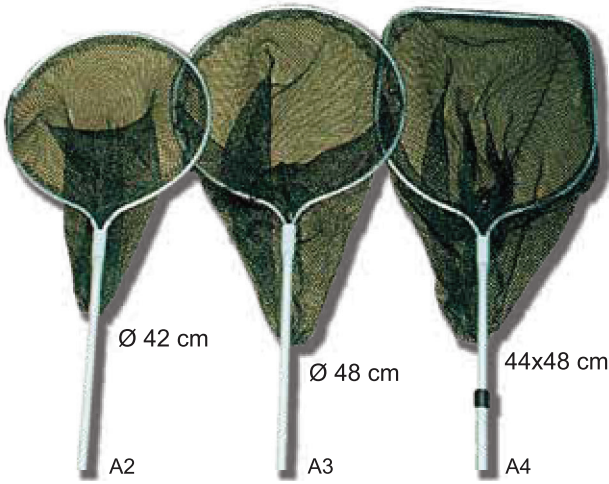

ALUMINIUM POLE WITH INOX SCREW
CODE: 12.28.***

SIZE (cm): 2x40 - 2x60 - 2x80 - 2x100 - 3x100 - 3x150

ALUMINIUM NYLON NET
CODE: 12.30.010 CODE: 12.30.011

Ø 48cm
21mm

Ø 48cm
6mm

POLE 2x125 cm

CODE: 12.28.008

TELESCOPIC ALUMINIUM
CODE: 12.21.***