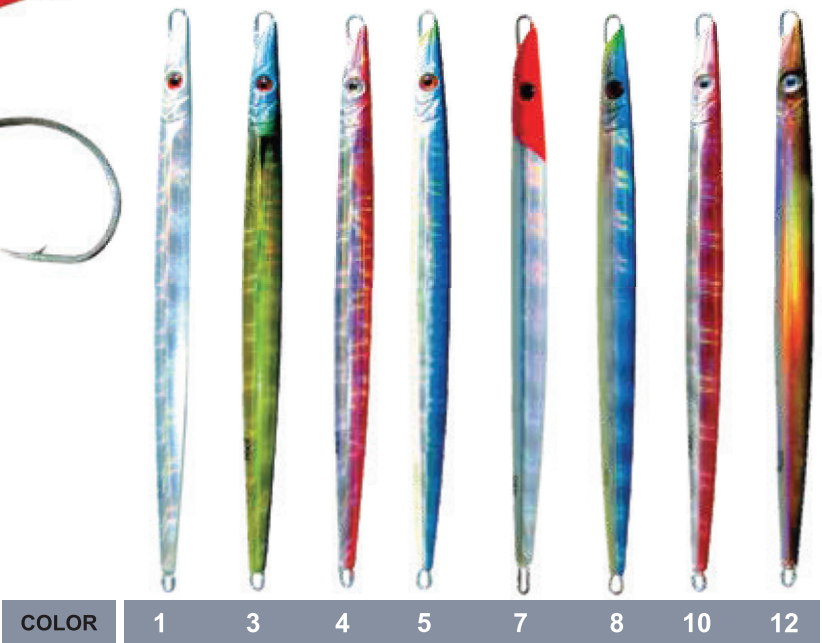

No 6/0

LF 158 / L 10

LF 158 / L 16

LF 158 (40gr) CODE: 17.60.*** LF 158 (60gr) CODE: 17.61.***
LF 158 (80gr) CODE: 17.62.*** LF 158 (100gr) CODE: 17.63.***

ART W-2004

	cm	gr
CODE: 05.71.***	22	200
CODE: 05.72.***	26	300