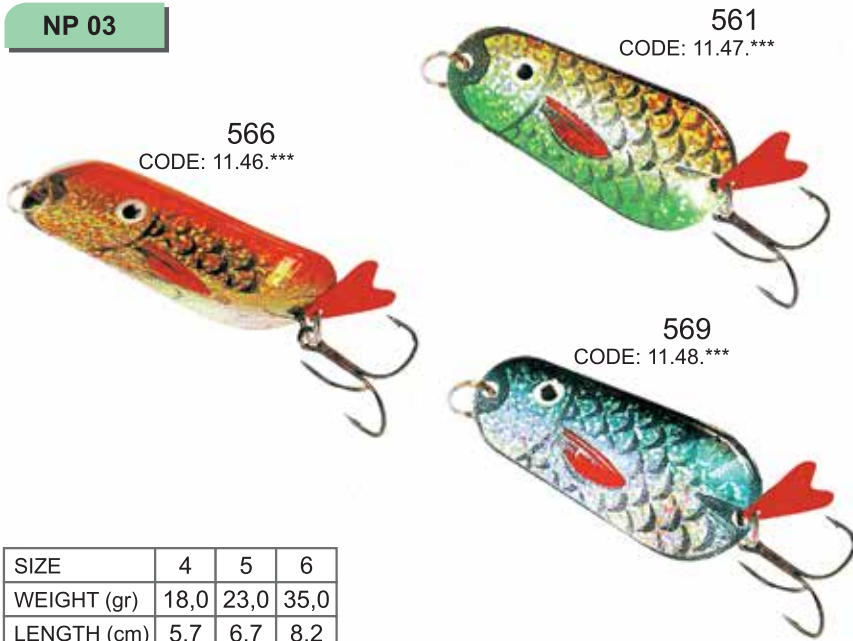

SL 45

371 feather
CODE: 11.41.***

375 feather
CODE: 11.42.***

604 feather
CODE: 11.43.***

611 feather
CODE: 11.44.***

672 feather
CODE: 11.45.***

SIZE	3	4
WEIGHT (gr)	19,0	25,0
LENGTH (cm)	10,5	11,5

NP 03