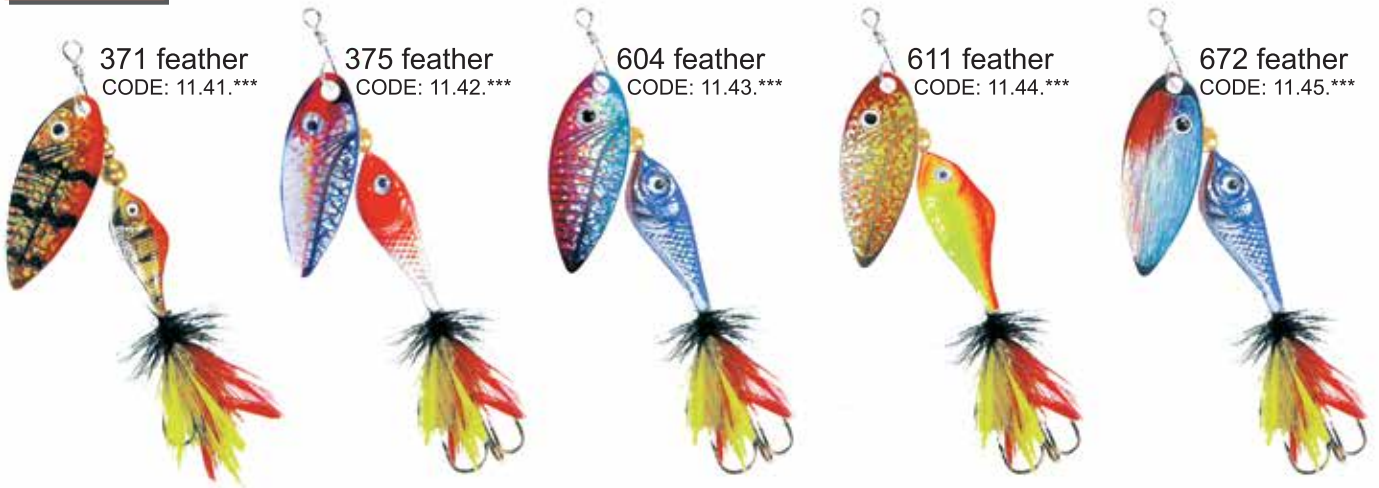

SL 45

371 feather
CODE: 11.41.***

375 feather
CODE: 11.42.***

604 feather
CODE: 11.43.***

611 feather
CODE: 11.44.***

672 feather
CODE: 11.45.***

SIZE	3	4
WEIGHT (gr)	19,0	25,0
LENGTH (cm)	10,5	11,5