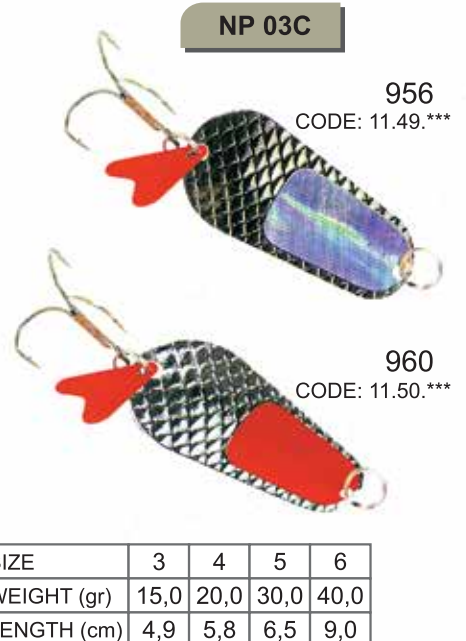

NP 03C

956
CODE: 11.49.***

960
CODE: 11.50.***

SIZE	3	4	5	6
WEIGHT (gr)	15,0	20,0	30,0	40,0
LENGTH (cm)	4,9	5,8	6,5	9,0