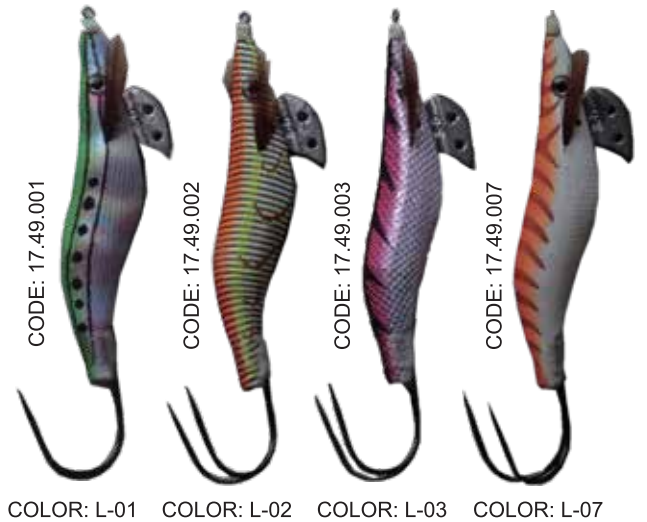

SQUID JIG

CODE: 17.27.***