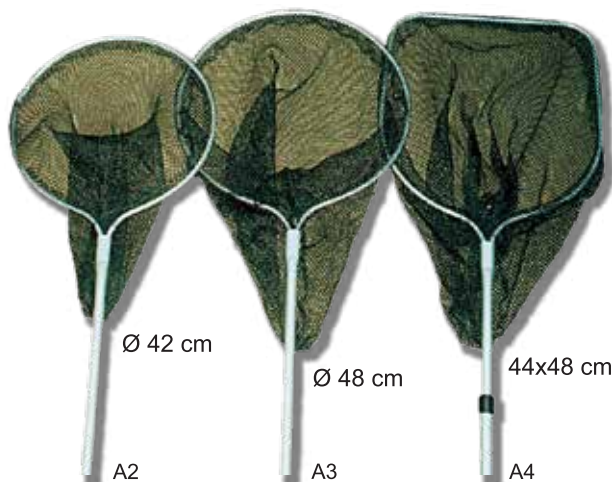

TELESCOPIC ALUMINIUM

CODE: 12.21.***

Ø 42 cm

Ø 48 cm

44x48 cm

A2

A3

A4

POLE: 2 x 80 cm