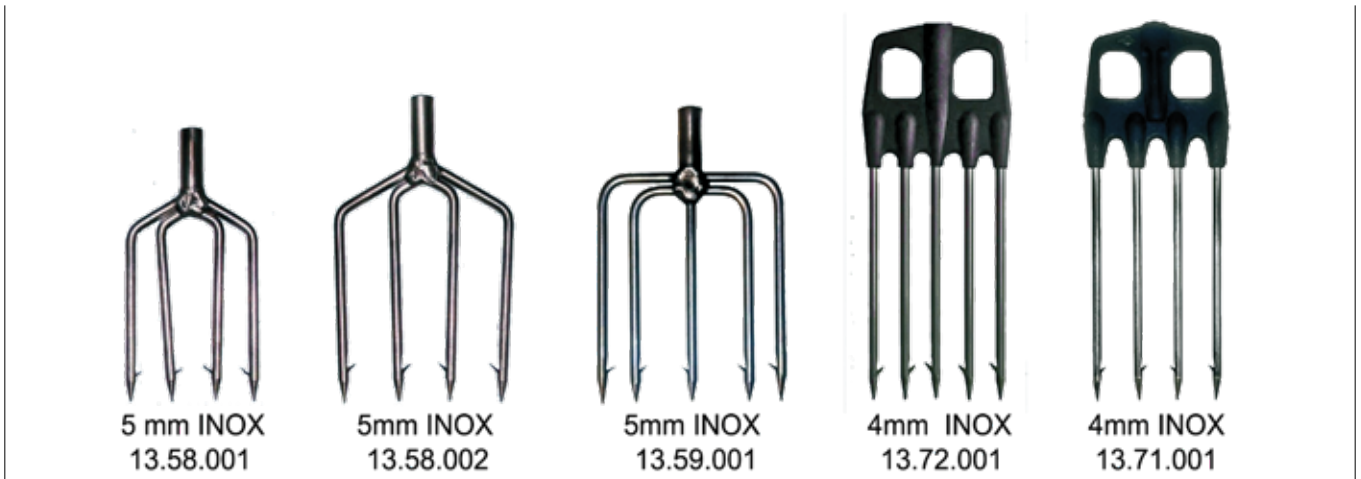

All spear tips, tridents & multiprongs screws 7/100mm