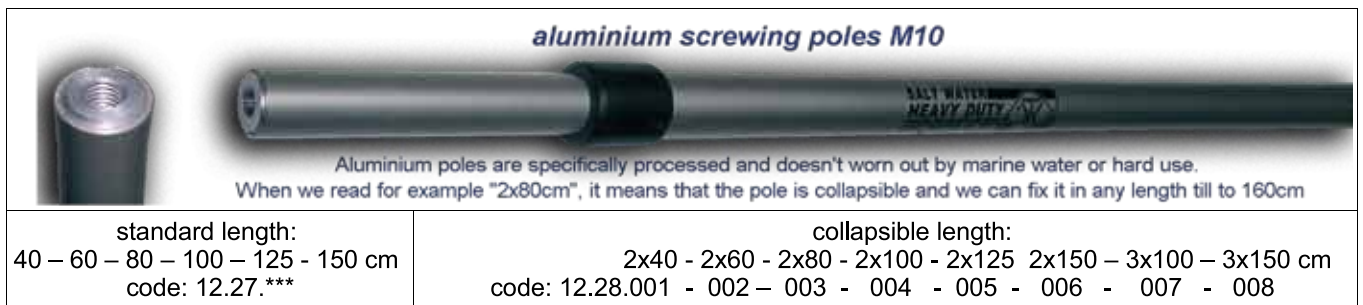

Inox guff G1 (6mm thickness) standard length: 40 – 60 – 80 – 100 – 125 - 150 cm code: 12.31.*** collapsible length: 2x40 - 2x60 - 2x80 - 2x100 - 2x125 2x150 – 3x100 – 3x150 cm code: 12.32.001 – 002 – 003 – 004 – 005 006 - 007 - 008	Inox guff G2 (8mm thickness) standard length: 40 – 60 – 80 – 100 – 125 - 150 cm code: 12.70.*** collapsible length: 2x40 - 2x60 - 2x80 - 2x100 - 2x125 2x150 – 3x100 - 3x150 cm code: 12.71.001 – 002 – 003 – 004 – 005 006 – 007 - 008

standard length: 40 – 60 – 80 – 100 – 125 - 150 cm code: 12.27.***	collapsible length: 2x40 - 2x60 - 2x80 - 2x100 - 2x125 2x150 – 3x100 – 3x150 cm code: 12.28.001 - 002 – 003 - 004 - 005 - 006 - 007 - 008