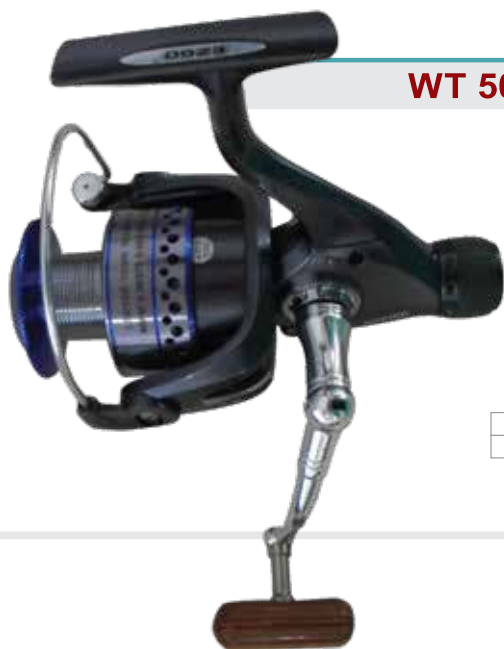

REELS

WT 5000