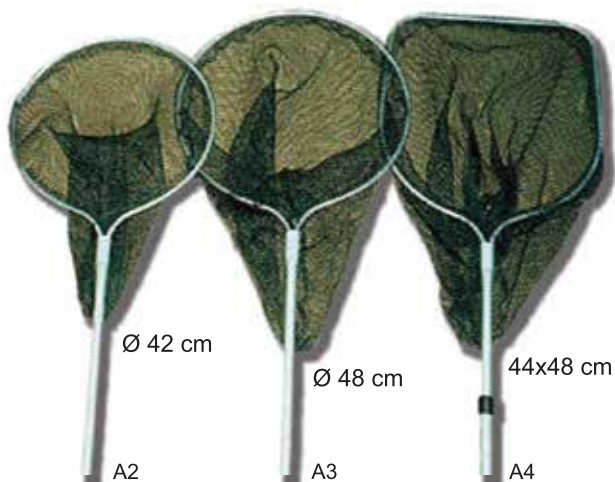

Ø 42 cm

Ø 48 cm

44x48 cm

A2

A3

A4

POLE: 2 x 80 cm

NYLON NET
KΩΔ.: 12.30.013