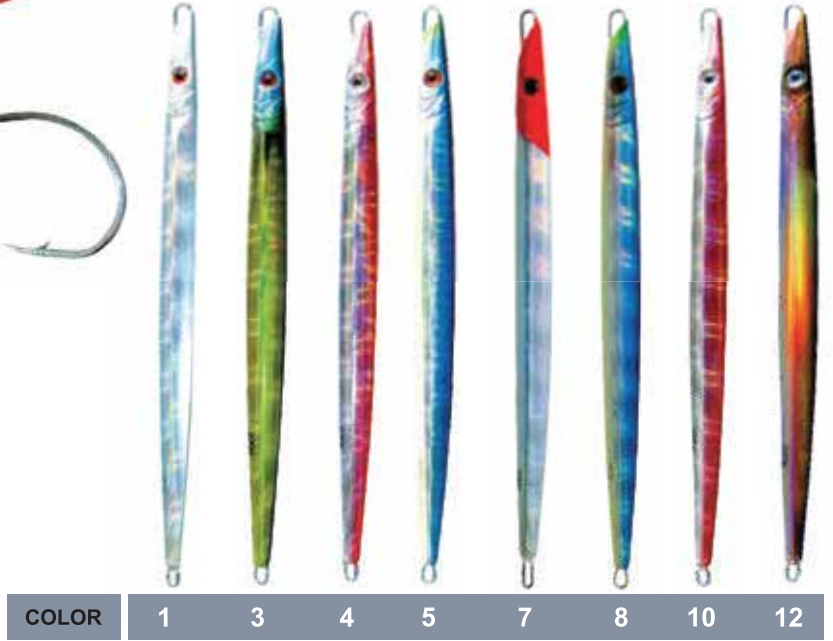

ART W-2004

	cm	gr
CODE: 05.71.***	22	200
CODE: 05.72.***	26	300

COLOR	1	3	4	5	7	8	10	12

ART W-2007

	cm	gr
CODE: 05.66.***	17	150
CODE: 05.67.***	21	200
CODE: 05.68.***	22,5	250
CODE: 05.69.***	24	300
CODE: 05.70.***	25	350

COLOR	1	4	5	6	7	9	10	12	13