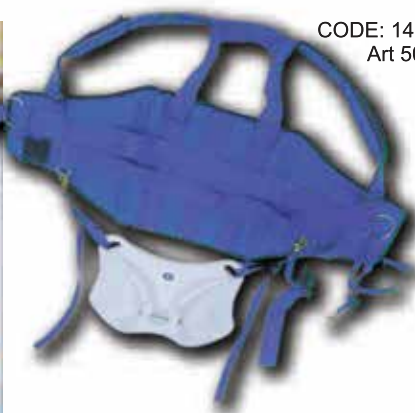

CODE: 14.30.000
Art 507