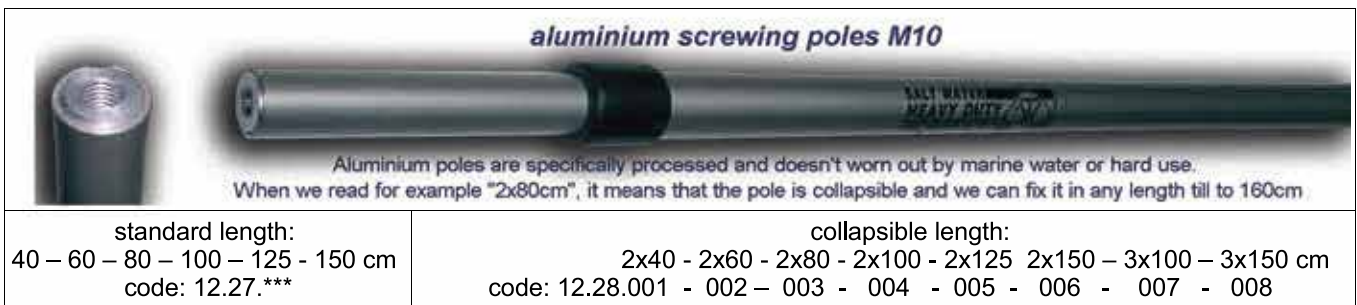

CODE: 13.74.002

18 cm length

CODE: 13.77.001

WPS - 18 / 2 INOX

All spear tips, tridents & multiprongs screws 7/100mm

<p>Inox guff G1 (6mm thickness) standard length: 40 – 60 – 80 – 100 – 125 - 150 cm code: 12.31.*** collapsible length: 2x40 - 2x60 - 2x80 - 2x100 - 2x125 2x150 – 3x100 – 3x150 cm code: 12.32.001 – 002 – 003 – 004 – 005 006 - 007 - 008</p>	<p>Inox guff G2 (8mm thickness) standard length: 40 – 60 – 80 – 100 – 125 - 150 cm code: 12.70.*** collapsible length: 2x40 - 2x60 - 2x80 - 2x100 - 2x125 2x150 – 3x100 – 3x150 cm code: 12.71.001 – 002 – 003 – 004 – 005 006 – 007 - 008</p>
---	---