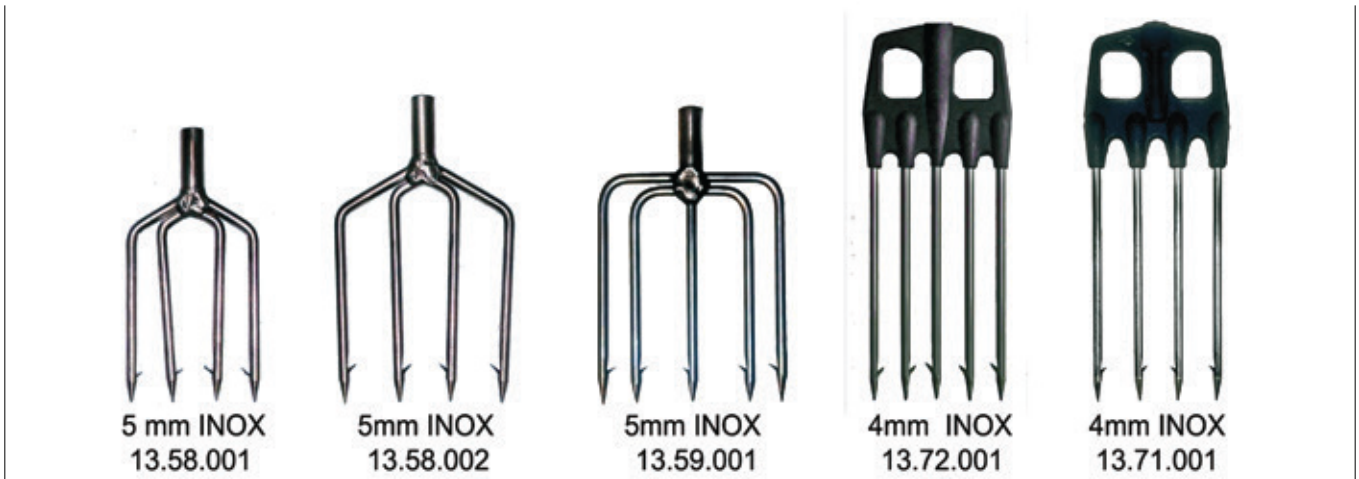

CODE: 13.74.002

18 cm length

CODE: 13.77.001

WPS - 18 / 2 INOX

All spear tips, tridents & multiprongs screws 7/100mm

<p>Inox guff G1 (6mm thickness) standard length: 40 – 60 – 80 – 100 – 125 - 150 cm code: 12.31.*** collapsible length: 2x40 - 2x60 - 2x80 - 2x100 - 2x125 2x150 – 3x100 – 3x150 cm code: 12.32.001 – 002 – 003 – 004 – 005 006 - 007 - 008</p>	<p>Inox guff G2 (8mm thickness) standard length: 40 – 60 – 80 – 100 – 125 - 150 cm code: 12.70.*** collapsible length: 2x40 - 2x60 - 2x80 - 2x100 - 2x125 2x150 – 3x100 – 3x150 cm code: 12.71.001 – 002 – 003 – 004 – 005 006 – 007 - 008</p>
---	---