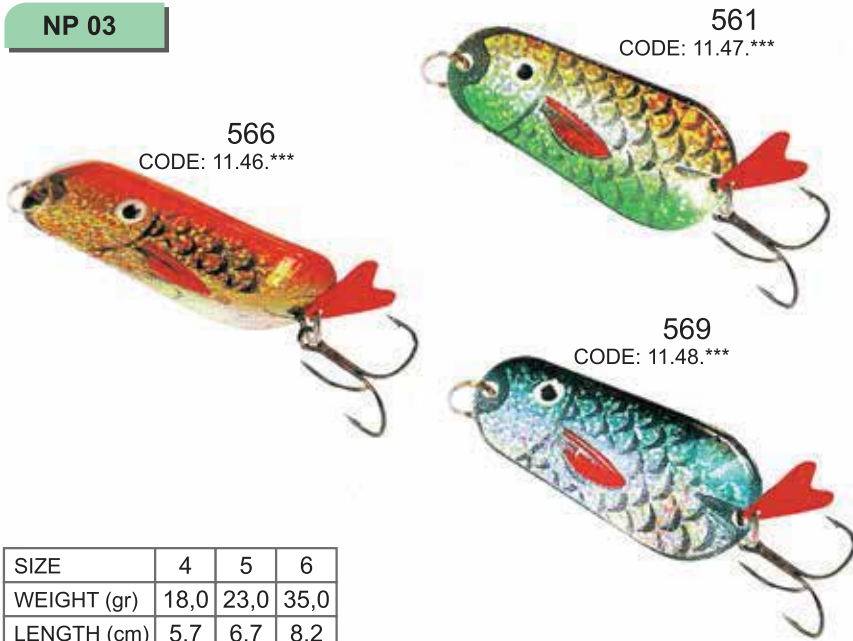

SL 45

371 feather
CODE: 11.41.***

375 feather
CODE: 11.42.***

604 feather
CODE: 11.43.***

611 feather
CODE: 11.44.***

672 feather
CODE: 11.45.***

SIZE	3	4
WEIGHT (gr)	19,0	25,0
LENGTH (cm)	10,5	11,5

NP 03