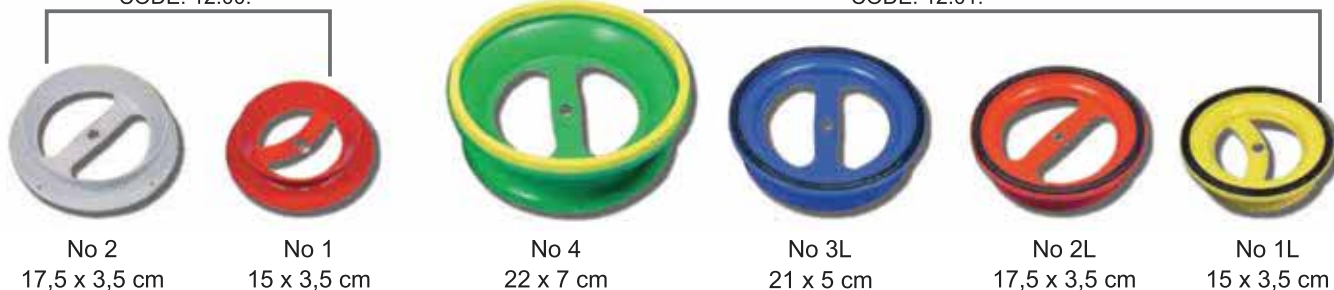

WHEEL

CODE: 12.01.***

No 2

17,5 x 3,5 cm

No 1

15 x 3,5 cm

No 4

22 x 7 cm

No 3L

21 x 5 cm

No 2L

17,5 x 3,5 cm

No 1L

15 x 3,5 cm