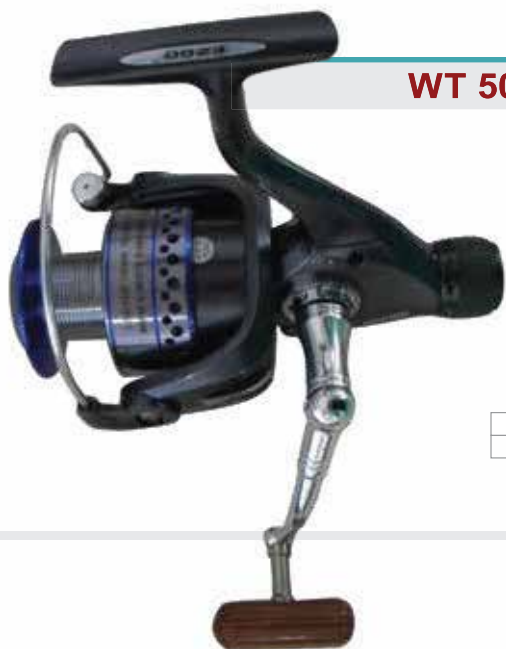

REELS

WT 5000