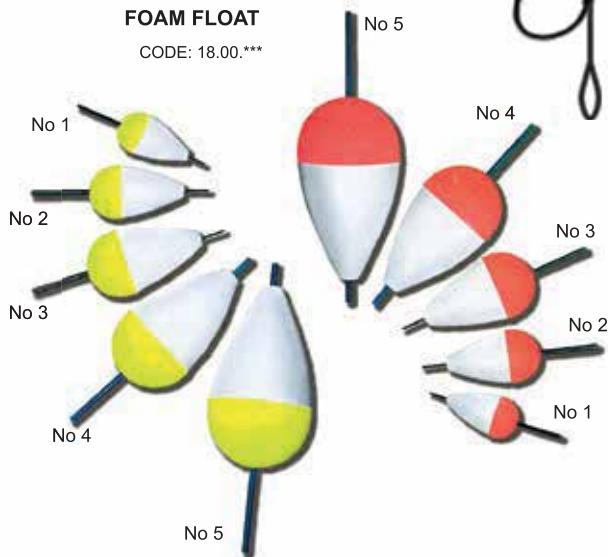

TC-100 CODE: 16.20.013
PLASTIC

CODE: 16.21.002
ART. 254B

CARP RIG

CODE: 10.22.***

No 1/0
No 1
No 2
No 3
No 4

FOAM FLOAT

CODE: 18.00.***

No 1	No 2	No 3	No 4
22,5 x 35	23,5 x 40	25 x 45	28 x 50
No 5	No 6	No 7	No 8
32,5 x 55	37 x 65	46 x 80	58 x 100